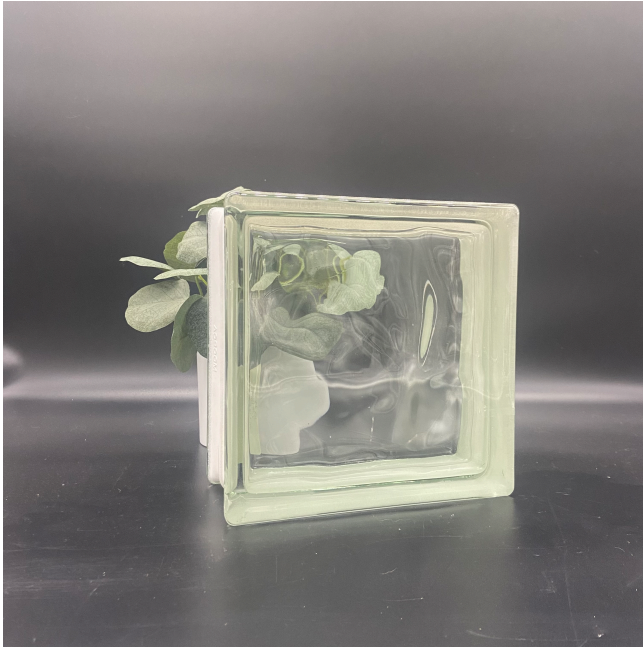

ARCHITECTURAL PRODUCTS + SERVICES

www.gbaproducts.com

Clarity Thickset® 90

Description

Product Line: Imperial
Pattern: 8x8x4 Clarity Thickset® 90
Dimensions: 7-3/4" x 7-3/4" x 3-7/8"
Weight: 10.6
Finish: Clear
U-Value: .51
SHGC: .66-.68
Visible Light Transmission (%): 75
Sound Transmission (STC): 50

Nubio Thickset® 90

Description

Product Line: Imperial
Pattern: 8x8x4 Nubio Thickset® 90
Dimensions: 7-3/4" x 7-3/4" x 3-7/8"
Weight: 10.6
Finish: Clear
U-Value: .51
SHGC: .66-.68
Visible Light Transmission (%): 75
Sound Transmission (STC): 50