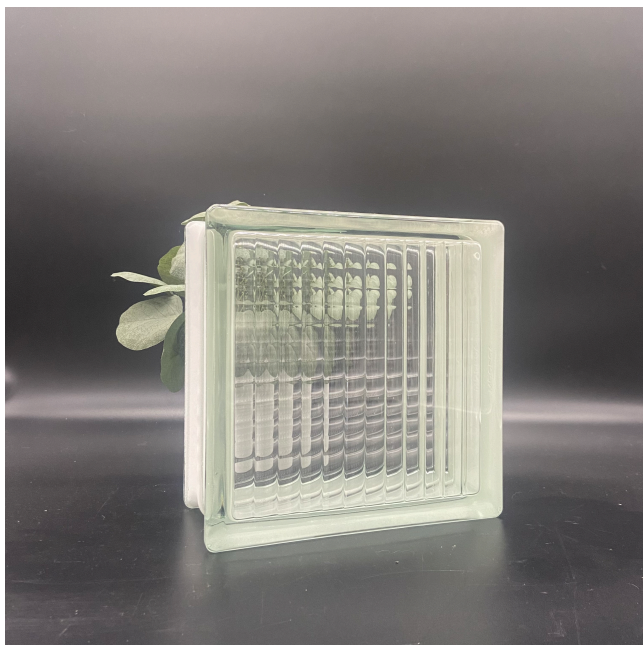

ARCHITECTURAL PRODUCTS + SERVICES

www.gbaproducts.com

Clarity Thickset® 90

Description

Product Line: Imperial
Pattern: 8x8x4 Clarity Thickset® 90
Dimensions: 7-3/4" x 7-3/4" x 3-7/8"
Weight: 10.6
Finish: Clear
U-Value: .51
SHGC: .66-.68
Visible Light Transmission (%): 75
Sound Transmission (STC): 50

Nubio Thickset® 90

Description

Product Line: Imperial
Pattern: 8x8x4 Nubio Thickset® 90
Dimensions: 7-3/4" x 7-3/4" x 3-7/8"
Weight: 10.6
Finish: Clear
U-Value: .51
SHGC: .66-.68
Visible Light Transmission (%): 75
Sound Transmission (STC): 50

Endura Thickset® 90

Description

Product Line: Imperial
Pattern: 8x8x4 Clarity Thickset® 90
Dimensions: 7-3/4" x 7-3/4" x 3-7/8"
Weight: 10.6
Finish: Clear
U-Value: .51
SHGC: .66-.68
Visible Light Transmission (%): 75
Sound Transmission (STC): 50