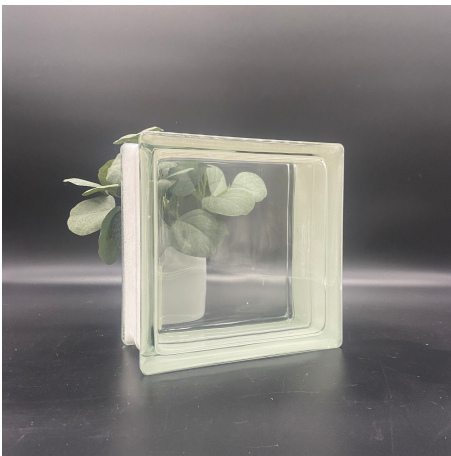

ARCHITECTURAL PRODUCTS + SERVICES

www.gbaproducts.com

Clarity Thickset® 90

Description

Product Line: Imperial
Pattern: 8x8x4 Clarity Thickset® 90
Dimensions: 7-3/4" x 7-3/4" x 3-7/8"
Weight: 10.6
Finish: Clear
U-Value: .51
SHGC: .66-.68
Visible Light Transmission (%): 75
Sound Transmission (STC): 50

Nubio Thickset® 90

Description

Product Line: Imperial
Pattern: 8x8x4 Nubio Thickset® 90
Dimensions: 7-3/4" x 7-3/4" x 3-7/8"
Weight: 10.6
Finish: Clear
U-Value: .51
SHGC: .66-.68
Visible Light Transmission (%): 75
Sound Transmission (STC): 50

Endura Thickset® 90

Description

Product Line: Imperial
Pattern: 8x8x4 Clarity Thickset® 90
Dimensions: 7-3/4" x 7-3/4" x 3-7/8"
Weight: 10.6
Finish: Clear
U-Value: .51
SHGC: .66-.68
Visible Light Transmission (%): 75
Sound Transmission (STC): 50