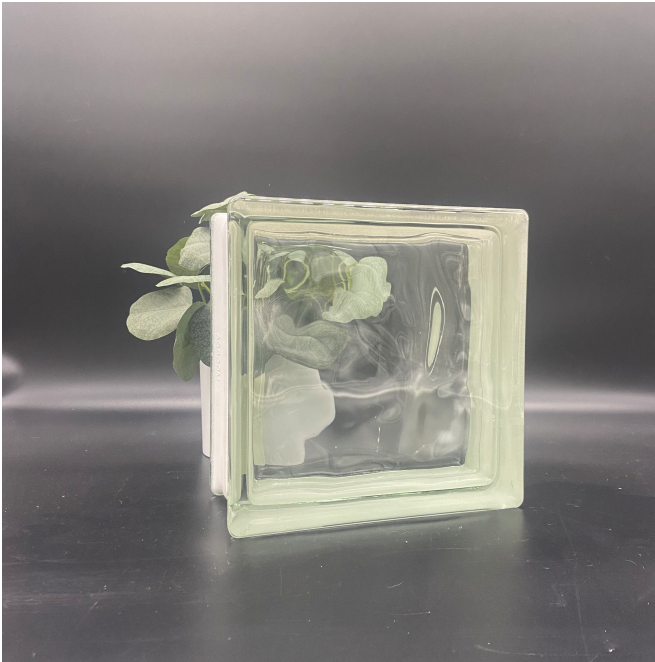

ARCHITECTURAL PRODUCTS + SERVICES

www.gbaproducts.com

Clarity Thickset® 60

Technical Information

Product Line: Imperial
Pattern: 8x8x4 Thickset® 60 Clarity
Dimensions: 7-3/4" x 7-3/4" x 3-7/8"
Weight: 7.8
Finish: Clear
U-Value: .51
SHGC: .66-.68
Visible Light Transmission (%): 75
Sound Transmission (STC): 48

Nubio Thickset® 60

Technical Information

Product Line: Imperial
Pattern: 8x8x4 Thickset® 60 Nubio
Dimensions: 7-3/4" x 7-3/4" x 3-7/8"
Weight: 7.8
Finish: Clear
U-Value: .51
SHGC: .66-.68
Visible Light Transmission (%): 75
Sound Transmission (STC): 48