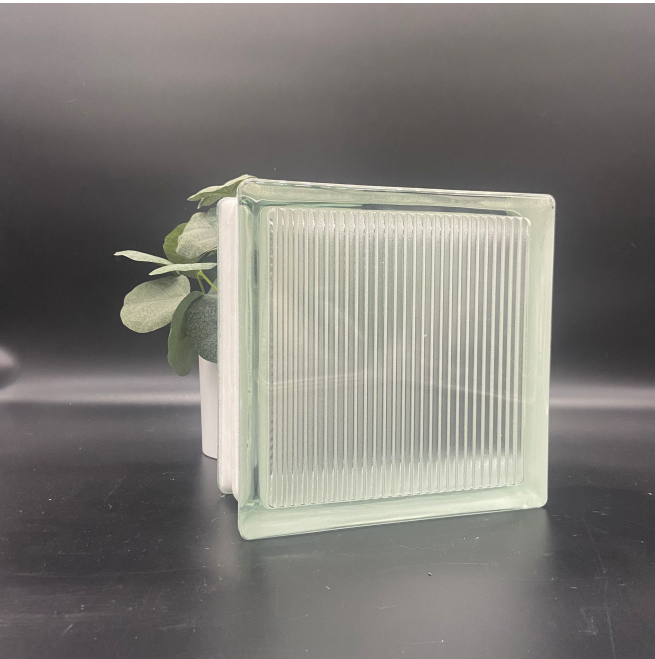

ARCHITECTURAL PRODUCTS + SERVICES

www.gbaproducts.com

Clarity Thickset® 60

Technical Information

Product Line: Imperial
Pattern: 8x8x4 Thickset® 60 Clarity
Dimensions: 7-3/4" x 7-3/4" x 3-7/8"
Weight: 7.8
Finish: Clear
U-Value: .51
SHGC: .66-.68
Visible Light Transmission (%): 75
Sound Transmission (STC): 48

Nubio Thickset® 60

Technical Information

Product Line: Imperial
Pattern: 8x8x4 Thickset® 60 Nubio
Dimensions: 7-3/4" x 7-3/4" x 3-7/8"
Weight: 7.8
Finish: Clear
U-Value: .51
SHGC: .66-.68
Visible Light Transmission (%): 75
Sound Transmission (STC): 48

Spray Thickset® 60

Technical Information

Product Line: Imperial
Pattern: 8x8x4 Thickset® 60 Spray
Dimensions: 7-3/4" x 7-3/4" x 3-7/8"
Weight: 7.8
Finish: Clear
U-Value: .51
SHGC: .66-.68
Visible Light Transmission (%): 45
Sound Transmission (STC): 48