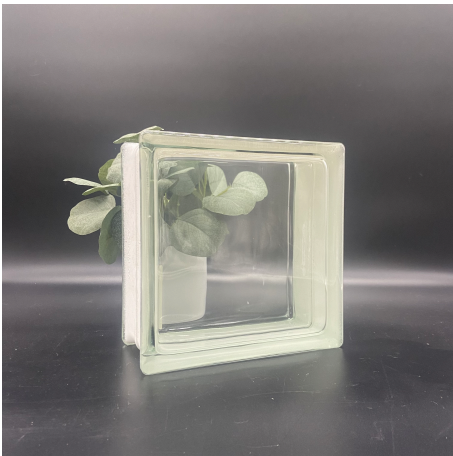

ARCHITECTURAL PRODUCTS + SERVICES

www.gbaproducts.com

Clarity Thickset® 60

Technical Information

Product Line: Imperial
Pattern: 8x8x4 Thickset® 60 Clarity
Dimensions: 7-3/4" x 7-3/4" x 3-7/8"
Weight: 7.8
Finish: Clear
U-Value: .51
SHGC: .66-.68
Visible Light Transmission (%): 75
Sound Transmission (STC): 48

Nubio Thickset® 60

Technical Information

Product Line: Imperial
Pattern: 8x8x4 Thickset® 60 Nubio
Dimensions: 7-3/4" x 7-3/4" x 3-7/8"
Weight: 7.8
Finish: Clear
U-Value: .51
SHGC: .66-.68
Visible Light Transmission (%): 75
Sound Transmission (STC): 48