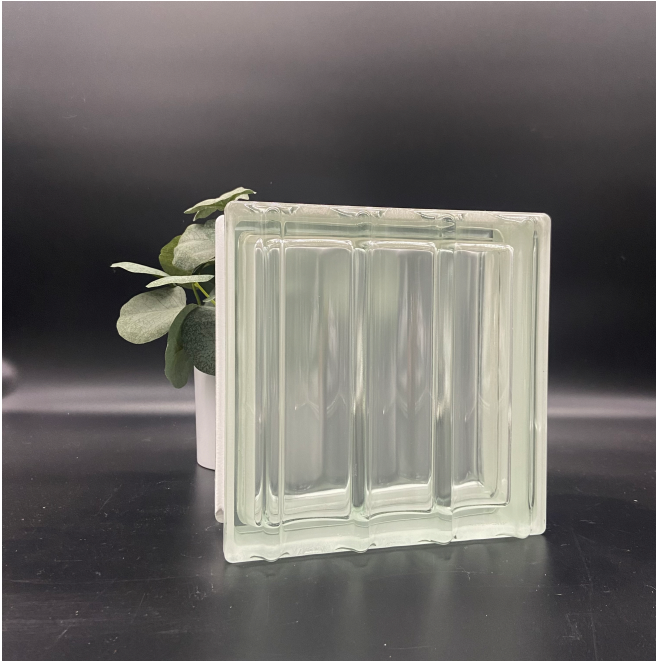

ARCHITECTURAL PRODUCTS + SERVICES

[www.gbaproducts.com](http://www.gbaproducts.com)

Doric Q19 Transparent

Product Line: Design  
Pattern: Doric  
Dimensions: 7-1/2" x 7-1/2" x 3-1/8"/3-3/4"  
Weight: 6.6 lbs  
U-Value: 0.53  
SHGC: 76  
Visible Light Transmission (%): 77  
Sound Transmission (S.T.C.): 42

## Additional Glass Block Patterns