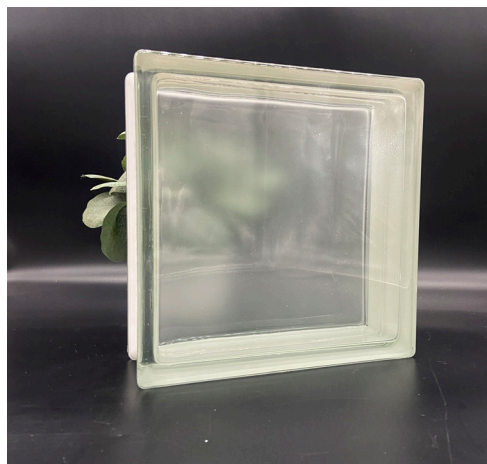

ARCHITECTURAL PRODUCTS + SERVICES

www.gbaproducts.com

2424/8 Wave

Product Line: Technology
Pattern: Wave
Dimensions: 9-7/16" x 9-7/16" x 3-1/8"
Weight: 8.80 lbs.
Finish: Clear
U-Value: 0.53
SHGC: .77
Visible Light Transmission (%): 78
Sound Transmission (STC): 36

Wave 2S

2424/8 Clearview

Product Line: Technology

Pattern: Clearview

Dimensions: 9-7/16" x 9-7/16" x 3-1/8"

Weight: 8.80 lbs.

Finish: Clear

U-Value: 0.53

SHGC: .77

Visible Light Transmission (%): 78

Sound Transmission (STC): 36

Clearview 1S

Clearview 2S

Additional Glass Block Patterns

2411/8 Wave

2411/8 Wave

Product Line: Technology

Pattern: Wave

Dimensions: 9-7/16" x 4-1/2" x 3-1/8"

Weight: 4.90 lbs.

Finish: Clear

U-Value: 0.55

SHGC: .76

Visible Light Transmission (%): 78