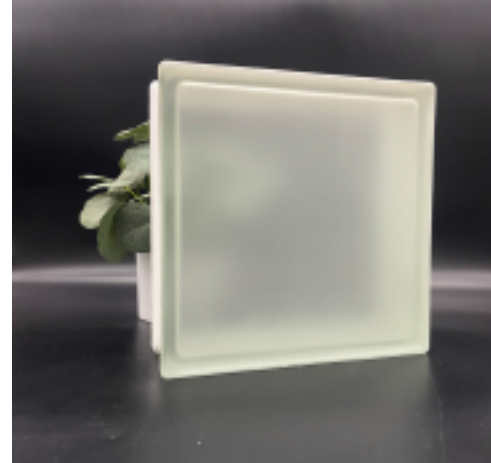

ARCHITECTURAL PRODUCTS + SERVICES

www.gbaproducts.com

2424/8 Wave

Product Line: Technology
Pattern: Wave
Dimensions: 9-7/16" x 9-7/16" x 3-1/8"
Weight: 8.80 lbs.
Finish: Clear
U-Value: 0.53
SHGC: .77
Visible Light Transmission (%): 78
Sound Transmission (STC): 36

Wave 2S

2424/8 Clearview

Product Line: Technology

Pattern: Clearview

Dimensions: 9-7/16" x 9-7/16" x 3-1/8"

Weight: 8.80 lbs.

Finish: Clear

U-Value: 0.53