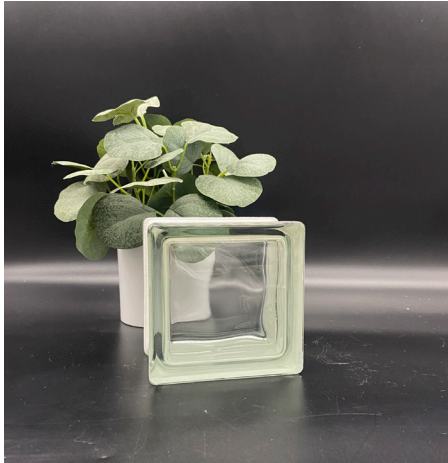

Additional Glass Block Patterns

1111/8 Wave

1111/8 Wave

Product Line: Technology

Pattern: Clearview

Dimensions: 4-1/2" x 4-1/2" x 3-1/8"

Weight: 2.40 lbs.

Finish: Clear

U-Value: 0.49

SHGC: .74

Visible Light Transmission (%): 78

Sound Transmission (STC): 42