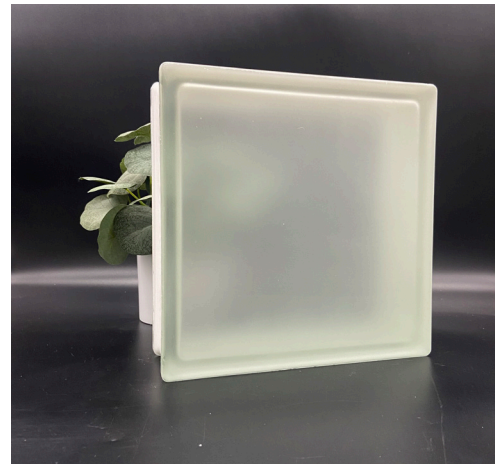

ARCHITECTURAL PRODUCTS + SERVICES

www.gbaproducts.com

2424/8 Wave

Product Line: Technology
Pattern: Wave
Dimensions: 9-7/16" x 9-7/16" x 3-1/8"
Weight: 8.80 lbs.
Finish: Clear
U-Value: 0.53
SHGC: .77
Visible Light Transmission (%): 78
Sound Transmission (STC): 36

Wave 2S

2424/8 Clearview

Product Line: Technology

Pattern: Clearview

Dimensions: 9-7/16" x 9-7/16" x 3-1/8"

Weight: 8.80 lbs.

Finish: Clear

U-Value: 0.53

SHGC: .77

Visible Light Transmission (%): 78

Sound Transmission (STC): 36

Clearview 1S

Clearview 2S

Additional Glass Block Patterns

2411/8 Wave

2411/8 Wave

Product Line: Technology

Pattern: Wave

Dimensions: 9-7/16" x 4-1/2" x 3-1/8"

Weight: 4.90 lbs.

Finish: Clear

U-Value: 0.55

SHGC: .76

Visible Light Transmission (%): 78