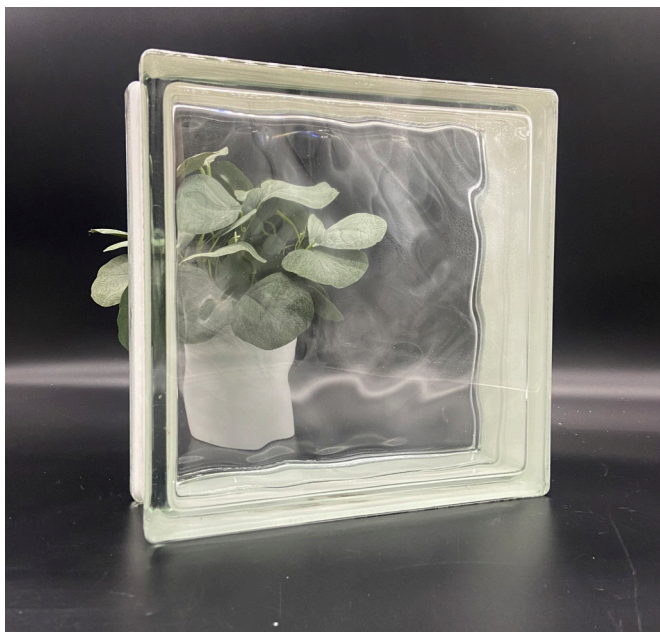

ARCHITECTURAL PRODUCTS + SERVICES

www.gbaproducts.com

2424/8 Wave

Product Line: Technology
Pattern: Wave
Dimensions: 9-7/16" x 9-7/16" x 3-1/8"
Weight: 8.80 lbs.
Finish: Clear
U-Value: 0.53
SHGC: .77
Visible Light Transmission (%): 78
Sound Transmission (STC): 36

Wave 2S

2424/8 Clearview

Product Line: Technology

Pattern: Clearview

Dimensions: 9-7/16" x 9-7/16" x 3-1/8"

Weight: 8.80 lbs.

Finish: Clear

U-Value: 0.53

Product Line: Technology

Pattern: Wave

Dimensions: 9-7/16" x 4-1/2" x 3-1/8"

Weight: 4.90 lbs.

Finish: Clear

U-Value: 0.55

SHGC: .76

Visible Light Transmission (%): 78