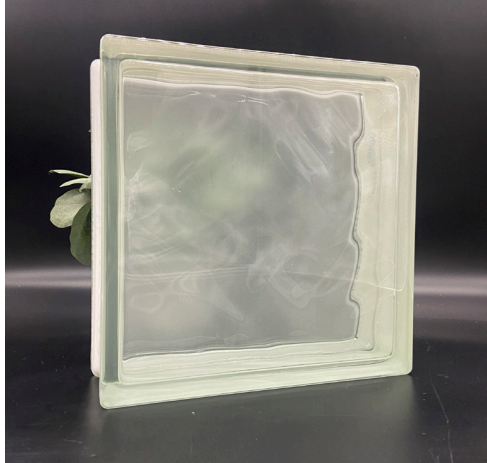

Additional Glass Block Patterns

Wave 1S