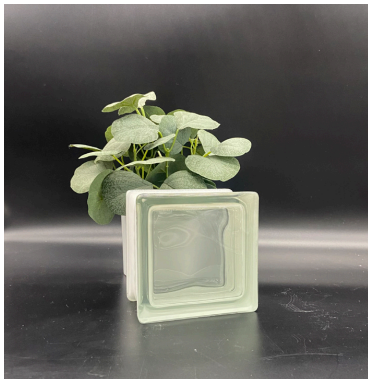

1111/8 Wave 1S