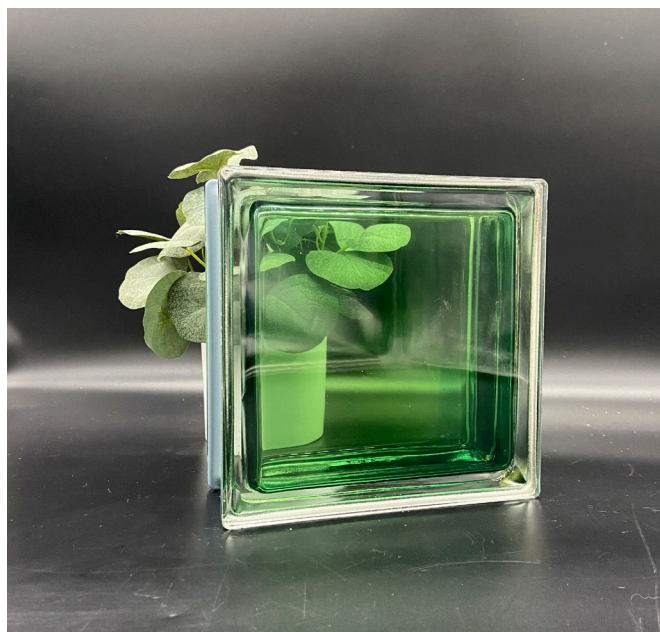

Giada
(Interior Only)