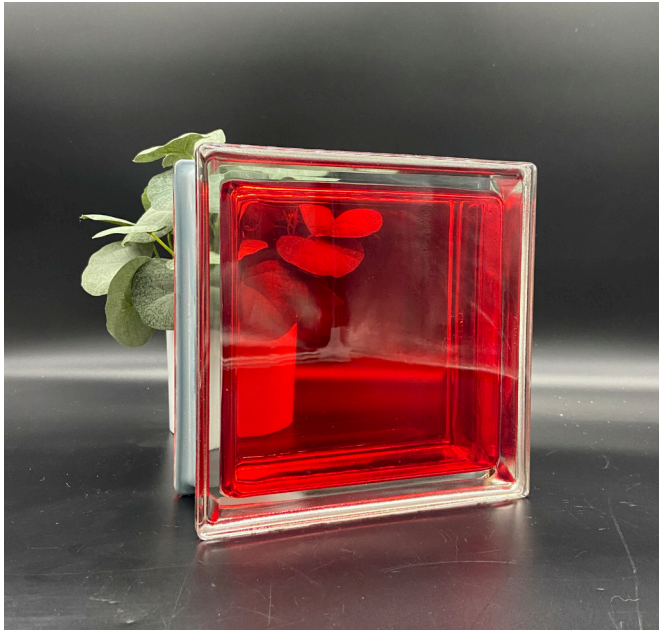

Design Line - Clearview Pattern
Metric Sized 1919/8
Metalized

SUBMITTAL SHEET

Rubino
(Interior Only)