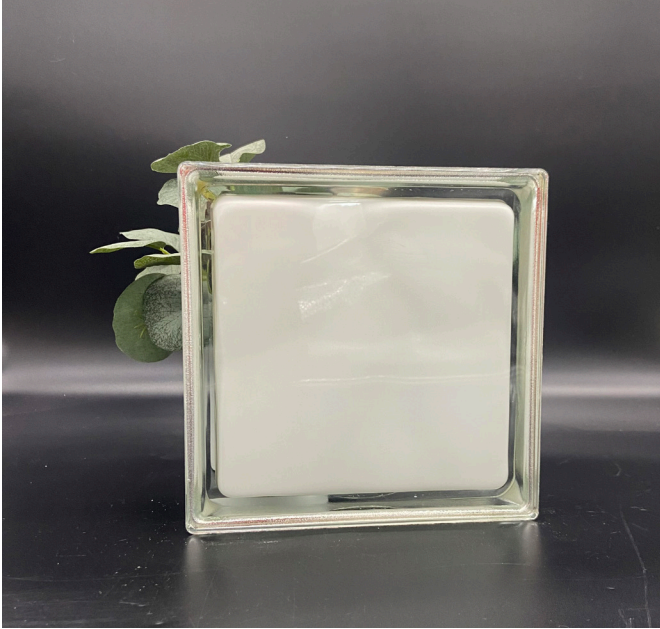

Bianco
(Interior Only)