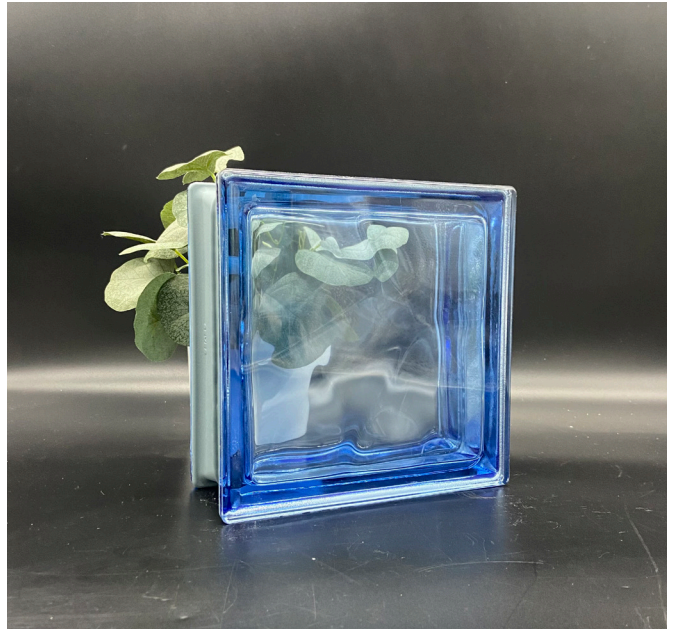

**Exterior or Interior Applications
Colored Glass/UV Resistant**

Design Line - Wave Pattern
Metric Sized 1919/8
Metalized

SUBMITTAL SHEET

Blue