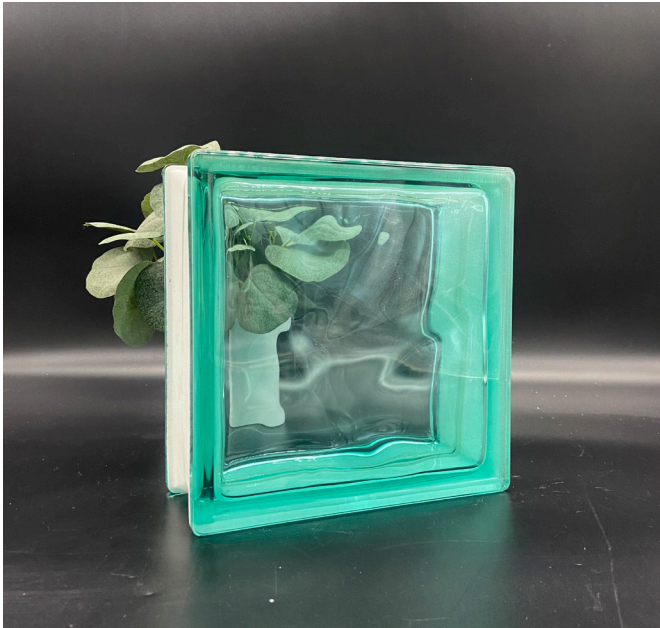

**Exterior or Interior Applications
Colored Glass/UV Resistant**

Design Line - Wave Pattern
Metric Sized 1919/8
White Edge Coat

SUBMITTAL SHEET

Turquoise