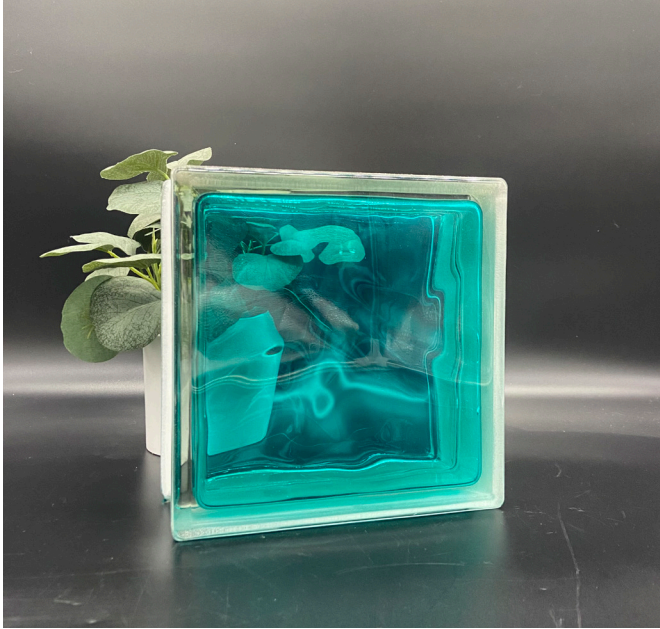

CLIENT LOGO

Colored Glass Block

SUBMITTAL SHEET

Orange 1919/8  
(Interior Only)

Yellow 1919/8  
(Interior Only)

Emerald 1919/8  
(Interior Only)

Turquoise 1919/8  
(Interior Only)

Basic Line - Wave Pattern  
Metric Sized 1919/8  
White Edge Coat