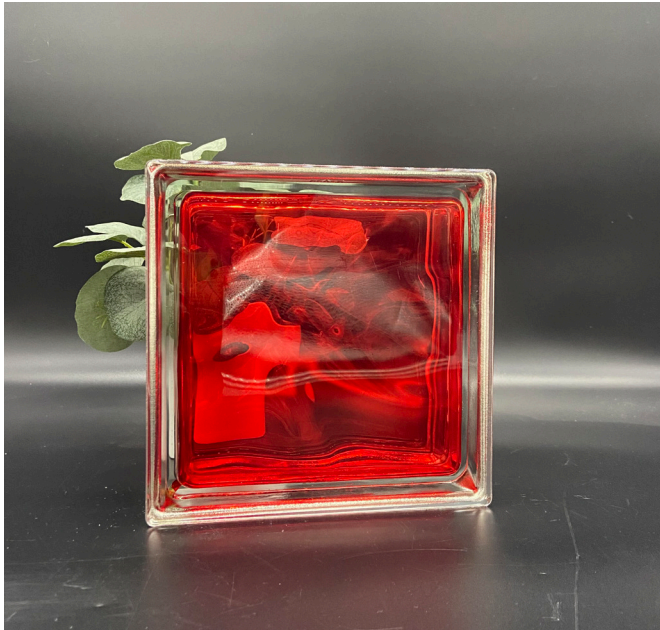

Design Line - Wave Pattern
Metric Sized 1919/8
Metalized

SUBMITTAL SHEET

Scarlatto
(Interior Only)