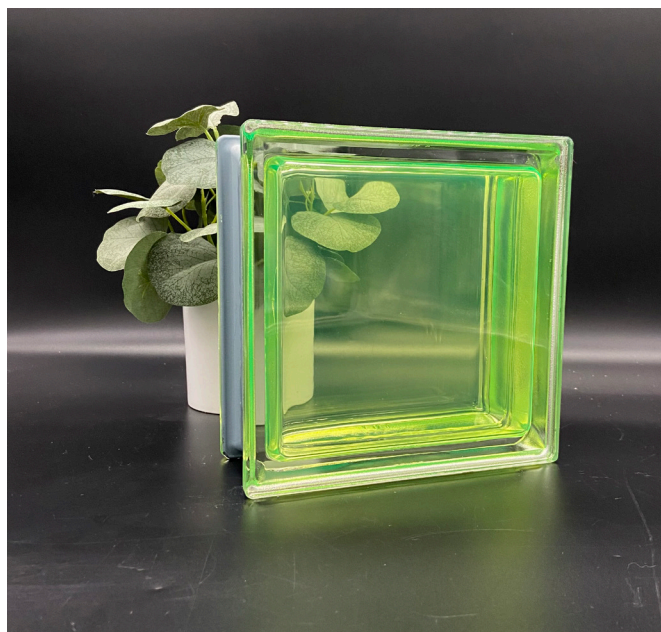

Design Line - Clearview Pattern
Metric Sized 1919/8
Metalized

SUBMITTAL SHEET

Malachite
(Interior Only)