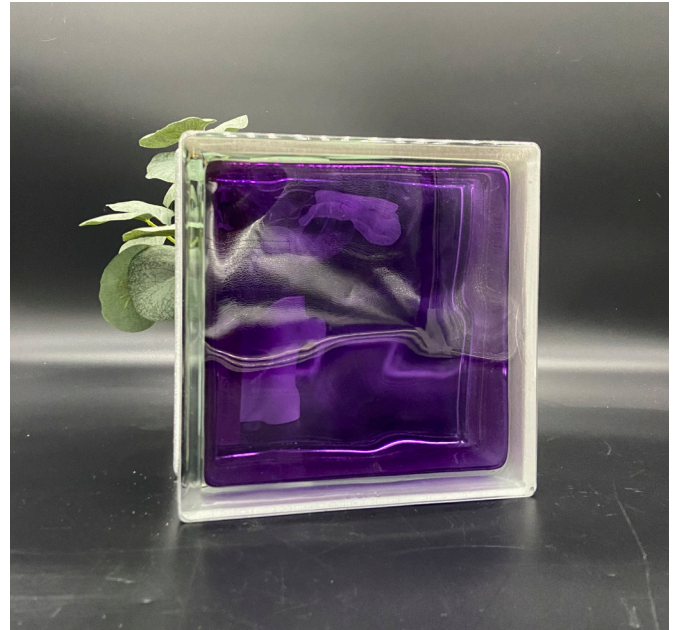

Violet 1919/8
(Interior Only)