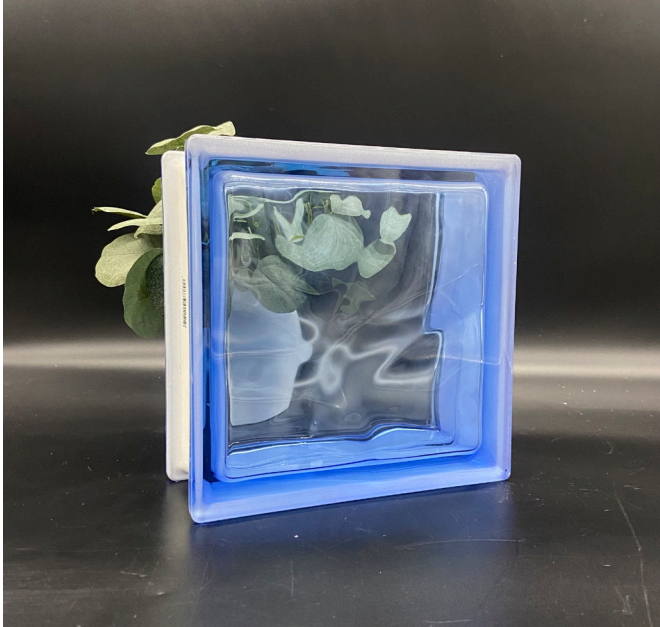

**Exterior or Interior Applications
Colored Glass/UV Resistant**

Design Line - Wave Pattern
Metric Sized 1919/8
White Edge Coat

SUBMITTAL SHEET

Blue