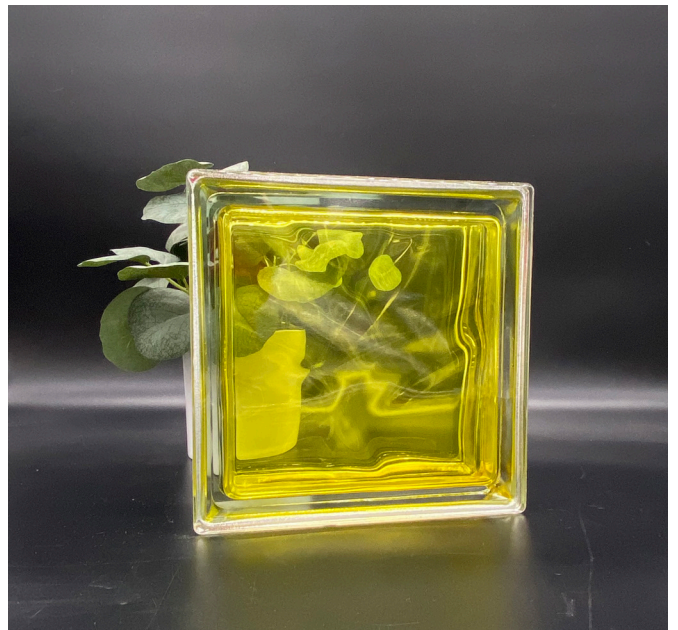

Cedro*
(Interior Only)