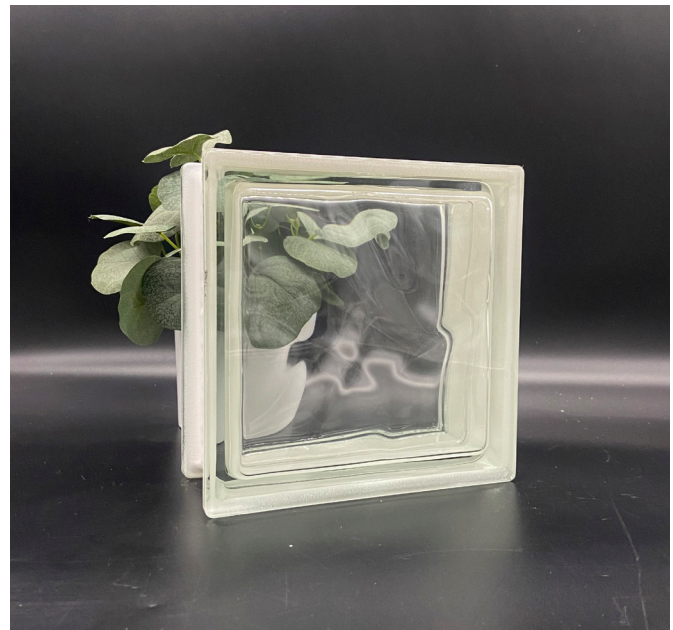

Exterior or Interior Applications
Colored Glass/UV Resistant

Design Line - Wave Pattern
Metric Sized 1919/8
White Edge Coat

SUBMITTAL SHEET

Neutro