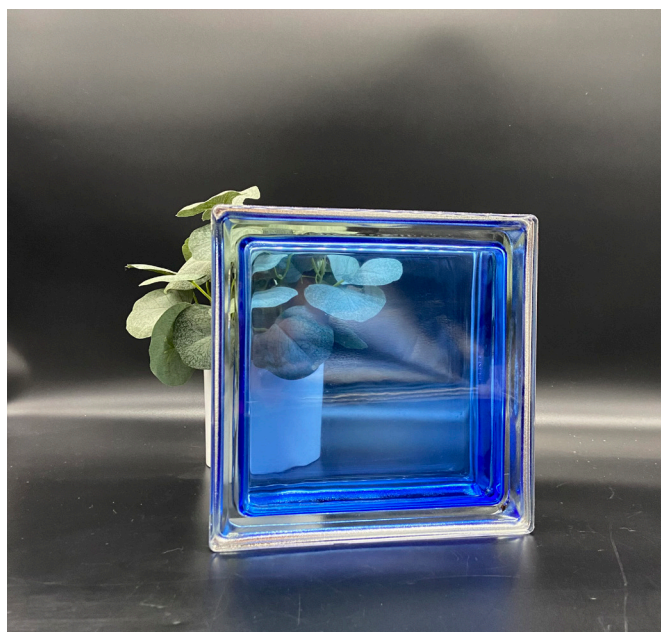

Zaffiro
(Interior Only)