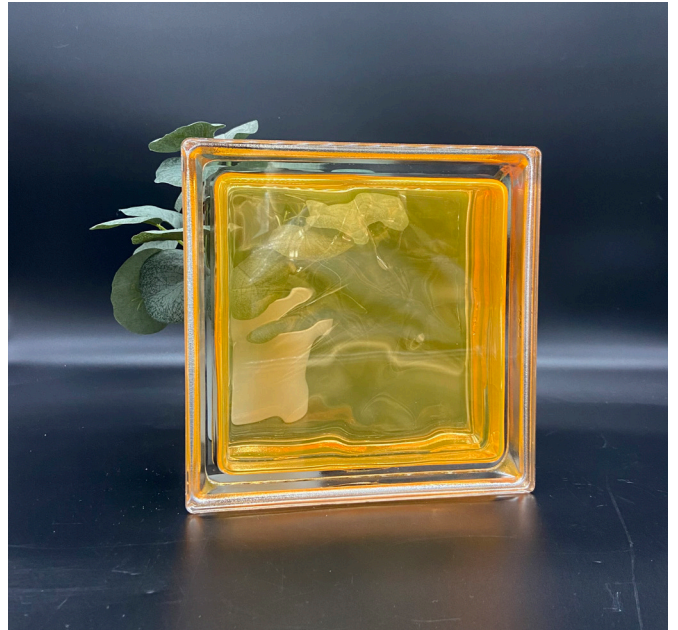

Orca
(Interior Only)