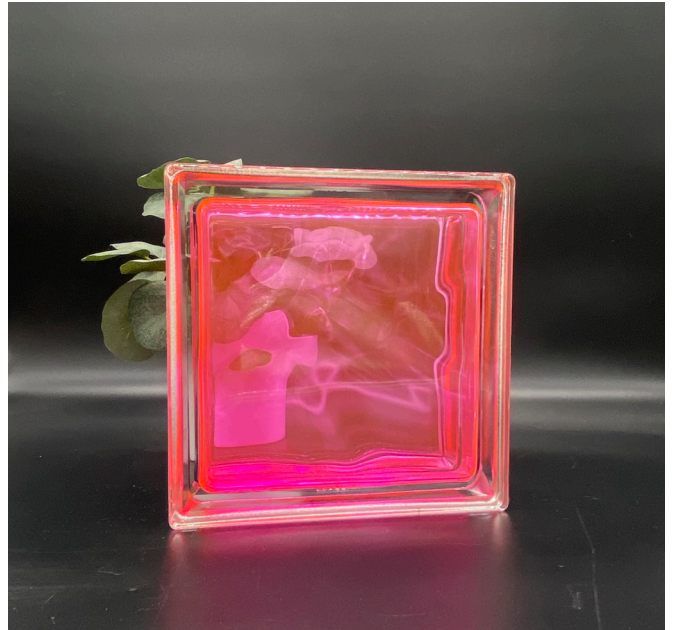

Magenta
(Interior Only)