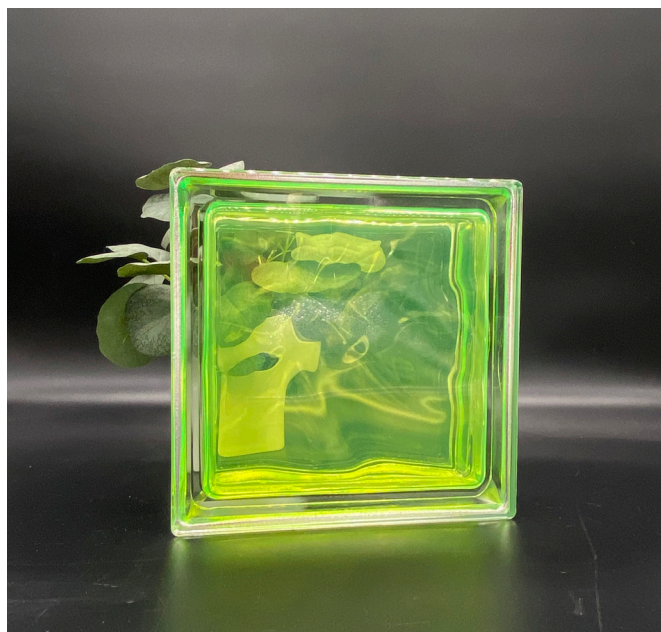

Design Line - Wave Pattern
Metric Sized 1919/8
Metalized

SUBMITTAL SHEET

Kiwi
(Interior Only)