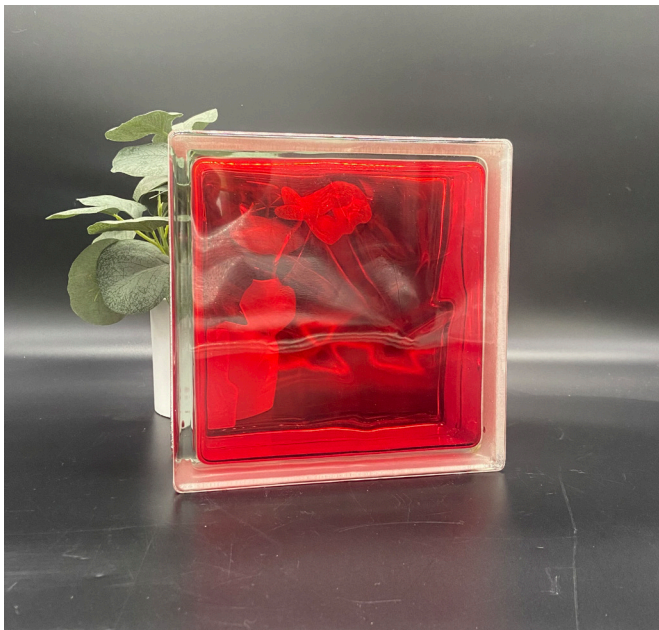

CLIENT LOGO

Colored Glass Block

## Interior Applications (Injected/Vibrant Colors)

Red 1919/8 (Interior Only)

Product Line: Basic

Pattern: Wavy

Dimensions: 7-1/2" x 7-1/2" x 3-1/8"

Weight: 5.1 lbs

U-Value: 0.53

SHGC: 75