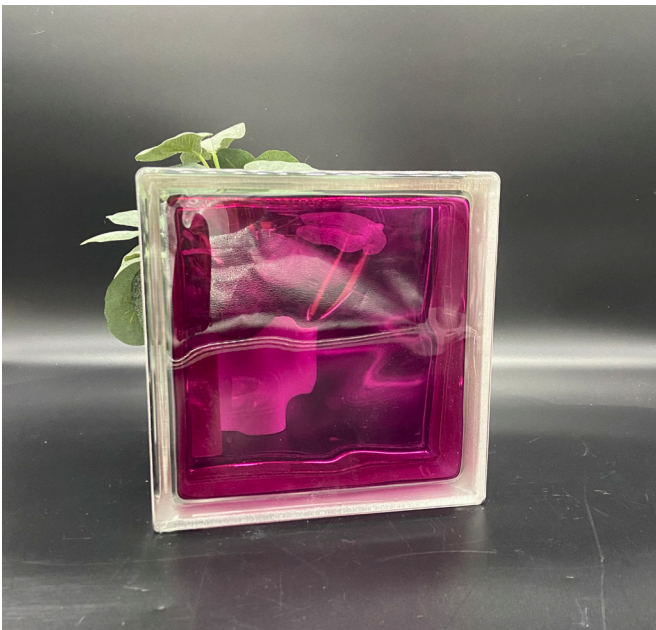

Ruby 1919/8
(Interior Only)