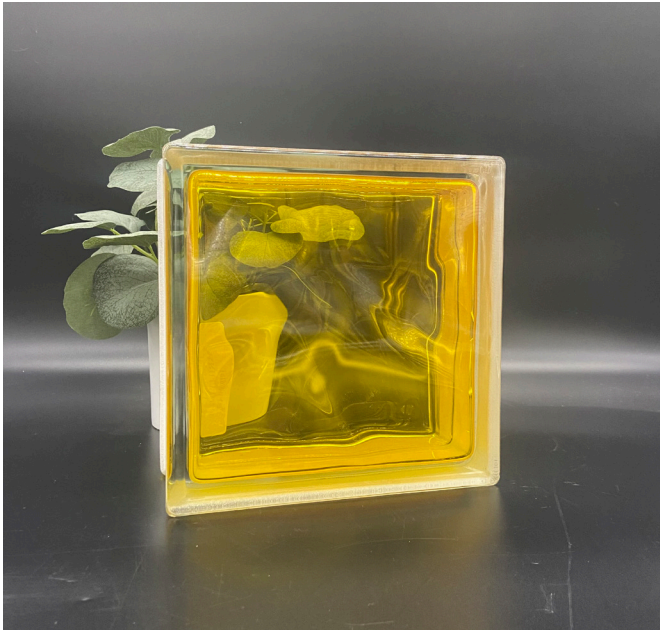

Yellow 1919/8
(Interior Only)