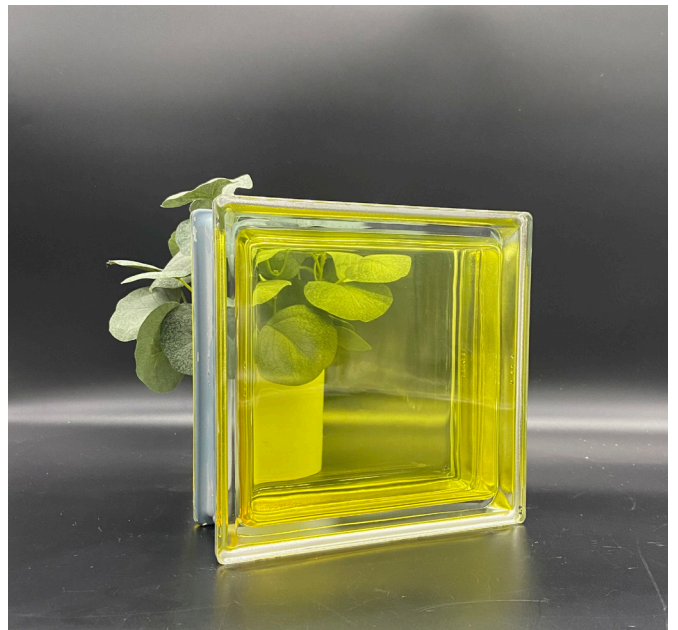

Citrino
(Interior Only)