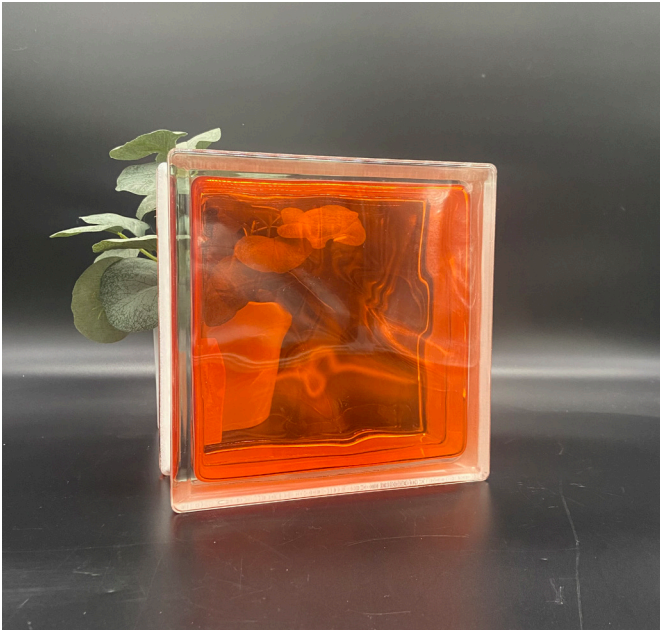

Basic Line - Wave Pattern
Metric Sized 1919/8
White Edge Coat

SUBMITTAL SHEET

Orange 1919/8
(Interior Only)