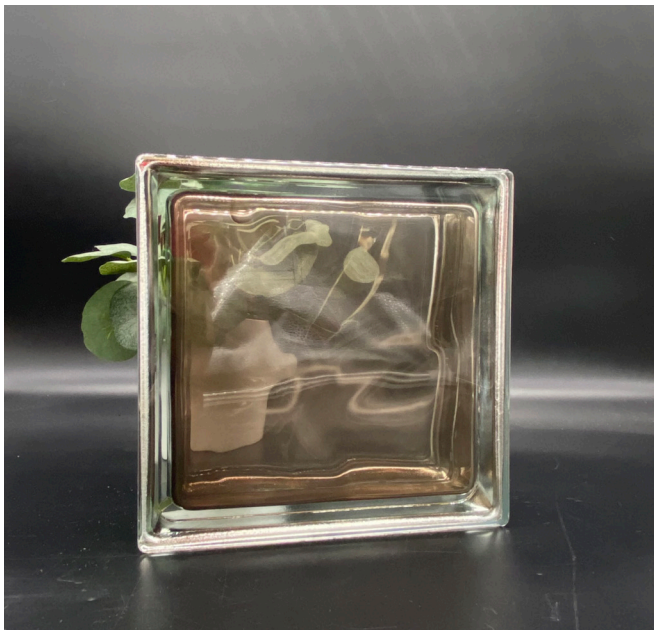

Tortora
(Interior Only)