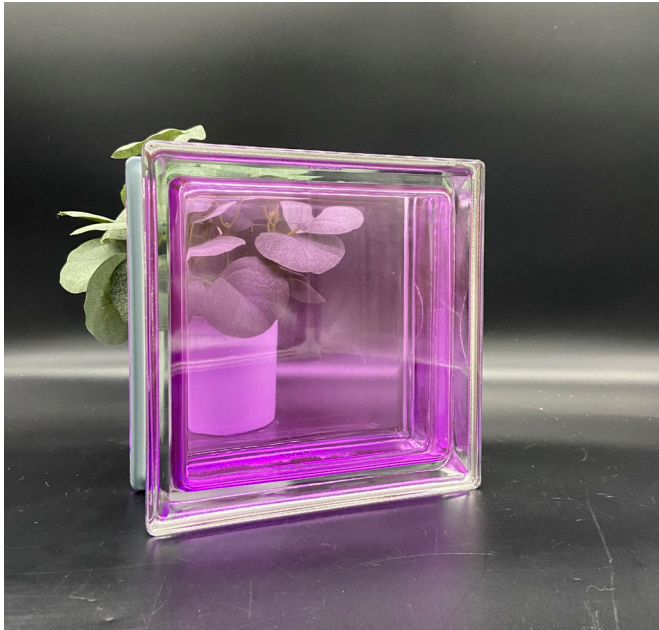

Design Line - Clearview Pattern
Metric Sized 1919/8
Metalized

SUBMITTAL SHEET

Tormalina
(Interior Only)