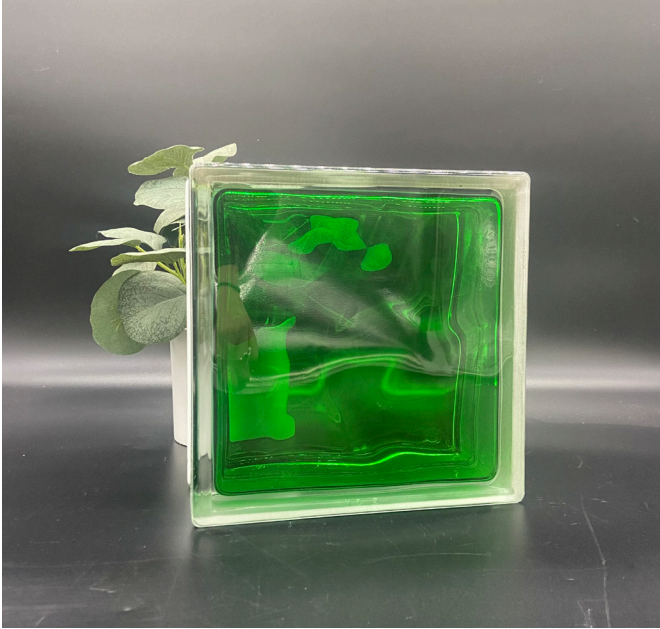

Emerald 1919/8
(Interior Only)