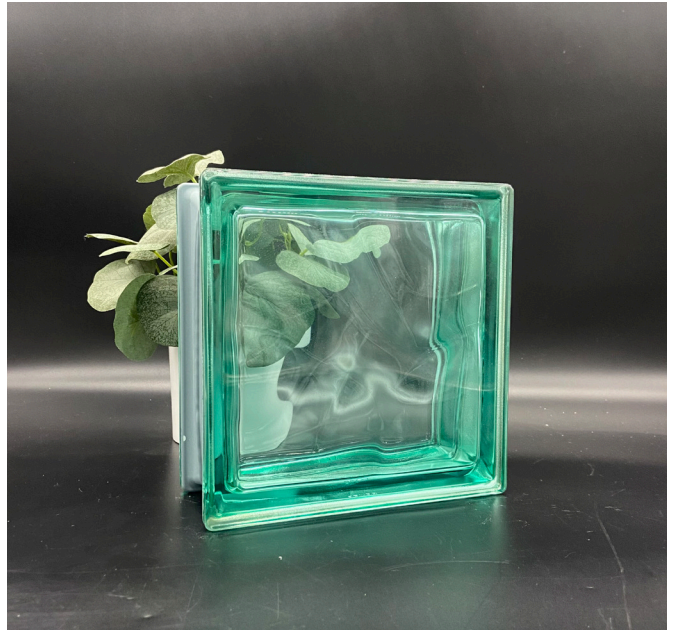

CLIENT LOGO

Colored Glass Block

Neutro

**Exterior or Interior Applications  
Colored Glass/UV Resistant**

Design Line - Wave Pattern  
Metric Sized 1919/8  
Metalized

**SUBMITTAL SHEET**

Green

Turquoise

Aquamarine

Blue