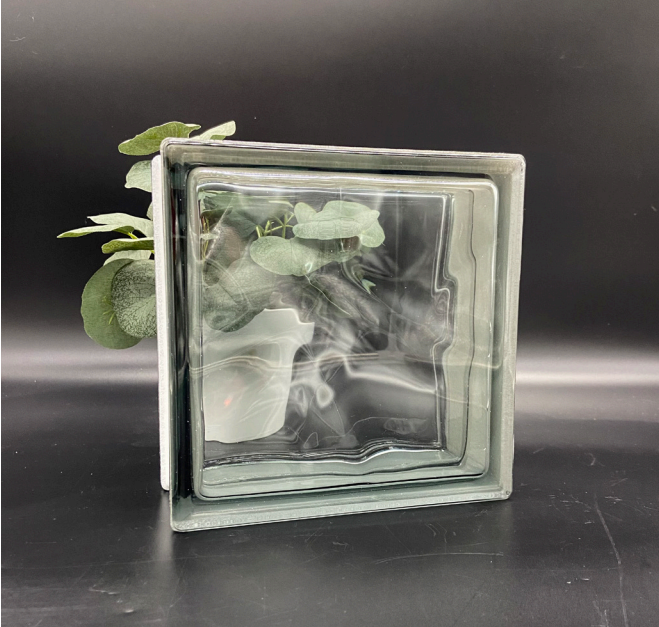

**Exterior or Interior Applications
Colored Glass/UV Resistant**

Basic Line - Wave Pattern
Metric Sized 1919/8
White Edge Coat

SUBMITTAL SHEET

Grey