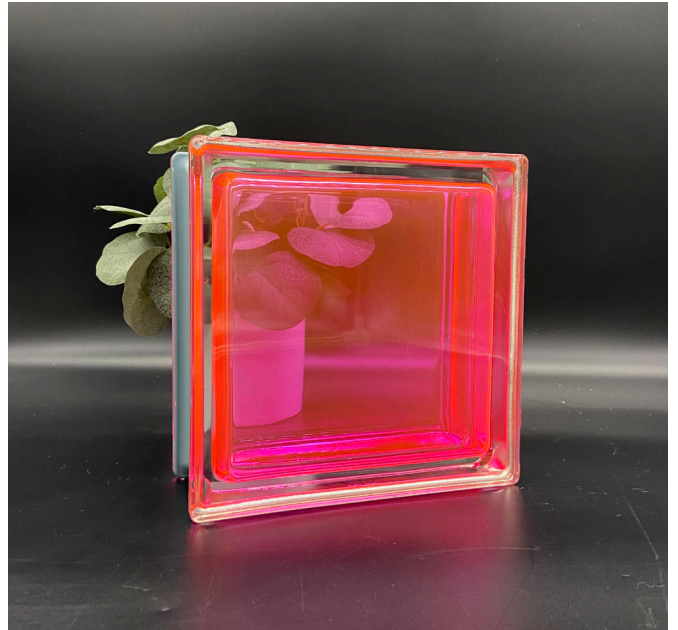

Corallo
(Interior Only)