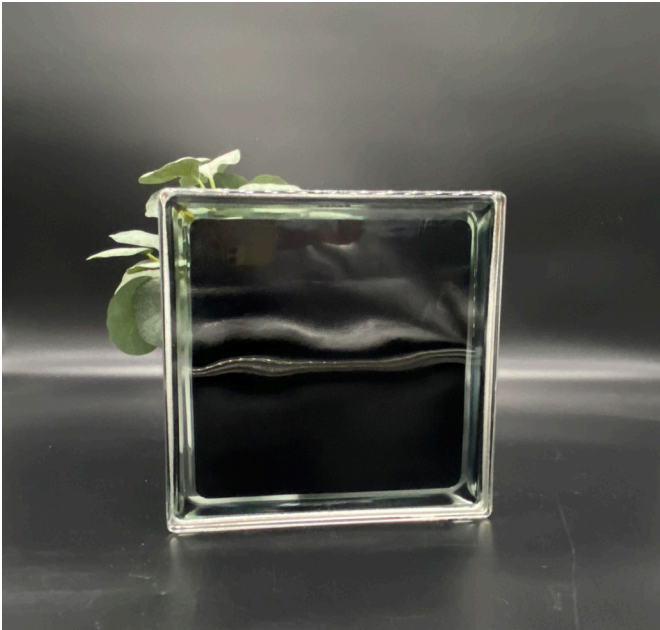

# SUBMITTAL SHEET

Malva  
(Interior Only)

Magenta  
(Interior Only)

Tortora  
(Interior Only)

Ardesia  
(Interior Only)

Design Line - Wave Pattern  
Metric Sized 1919/8  
Metalized

SUBMITTAL SHEET

Nero  
(Interior Only)