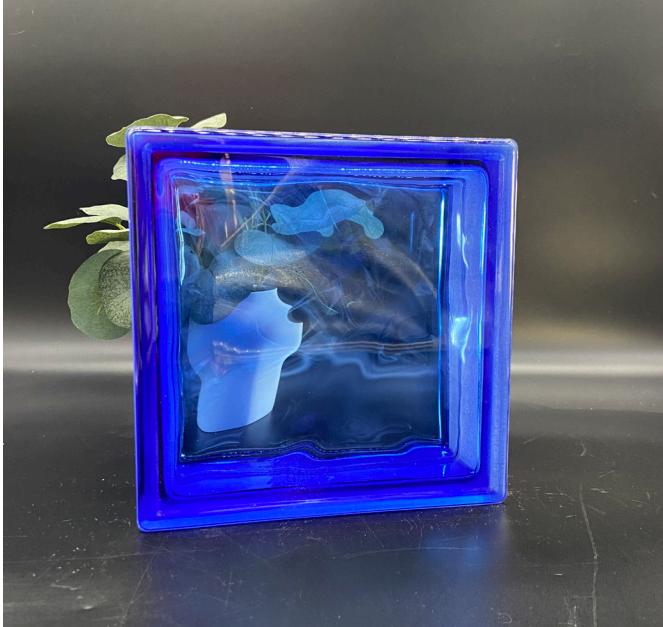

**Exterior or Interior Applications
Colored Glass/UV Resistant**

Basic Line - Wave Pattern
Metric Sized 1919/8
White Edge Coat

SUBMITTAL SHEET

Blue