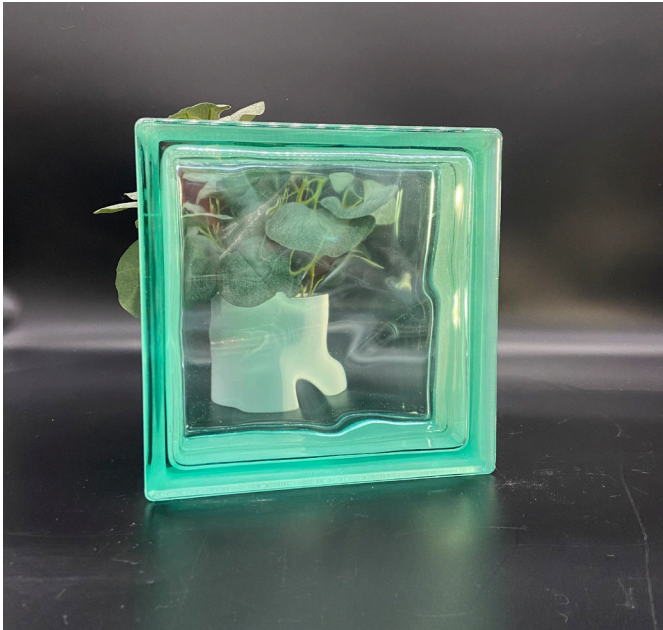

**Exterior or Interior Applications
Colored Glass/UV Resistant**

Basic Line - Wave Pattern
Metric Sized 1919/8
White Edge Coat

SUBMITTAL SHEET

Turquoise