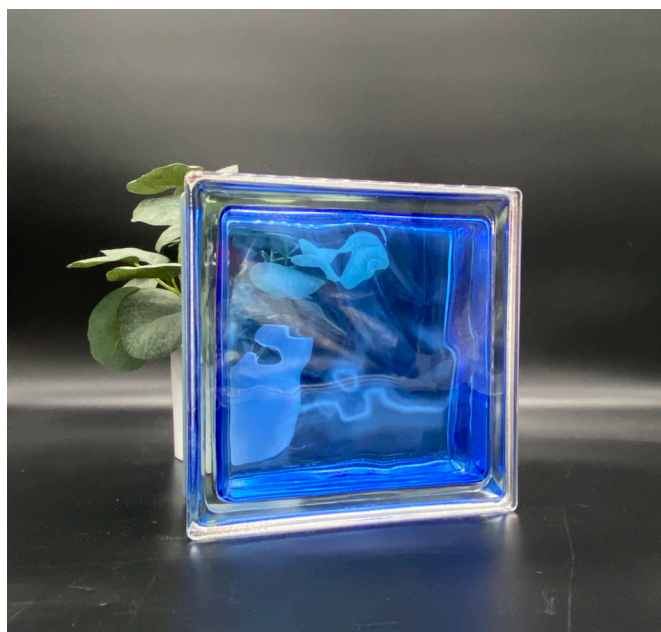

Cobalto
(Interior Only)