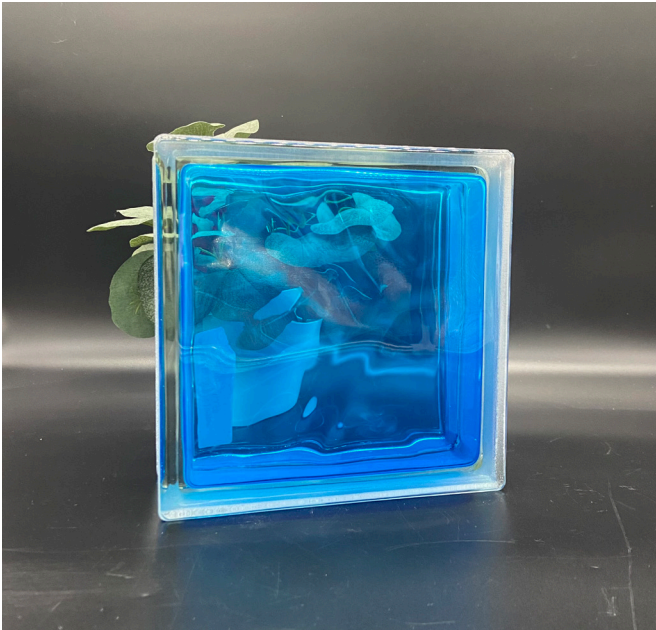

Basic Line - Wave Pattern
Metric Sized 1919/8
White Edge Coat

SUBMITTAL SHEET

Blue 1919/8
(Interior Only)