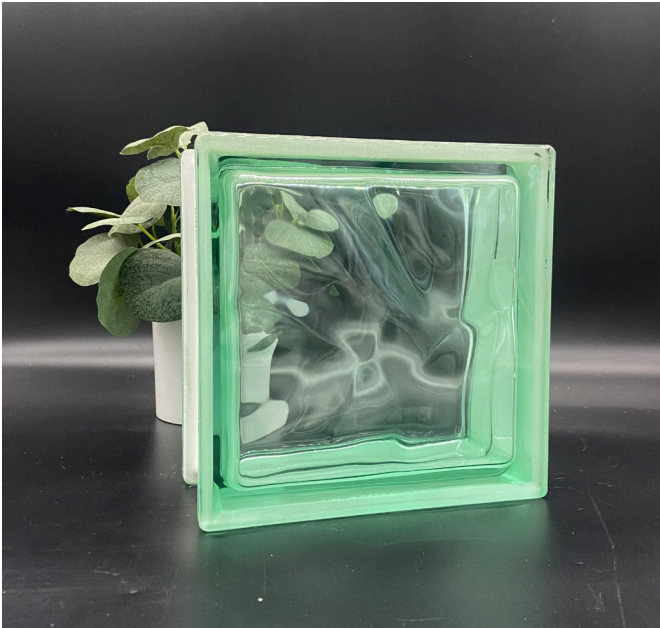

**Exterior or Interior Applications
Colored Glass/UV Resistant**

Design Line - Wave Pattern
Metric Sized 1919/8
White Edge Coat

SUBMITTAL SHEET

Green