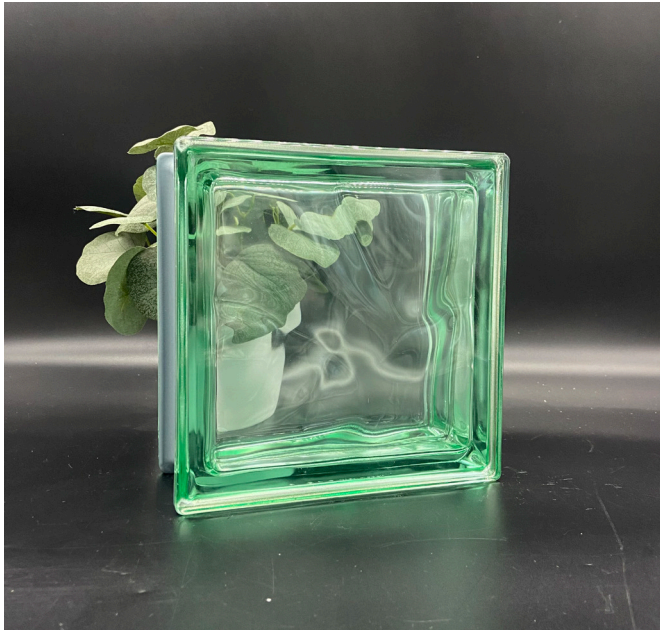

**Exterior or Interior Applications
Colored Glass/UV Resistant**

Design Line - Wave Pattern
Metric Sized 1919/8
Metalized

SUBMITTAL SHEET

Green