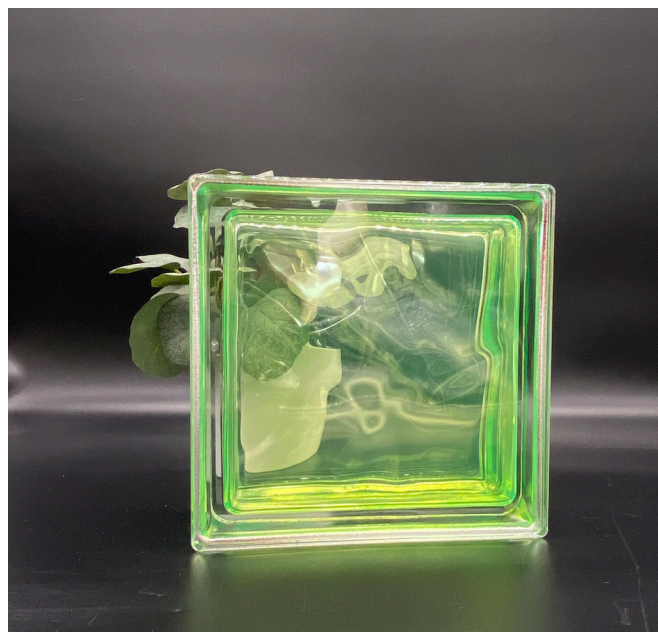

Muschio
(Interior Only)