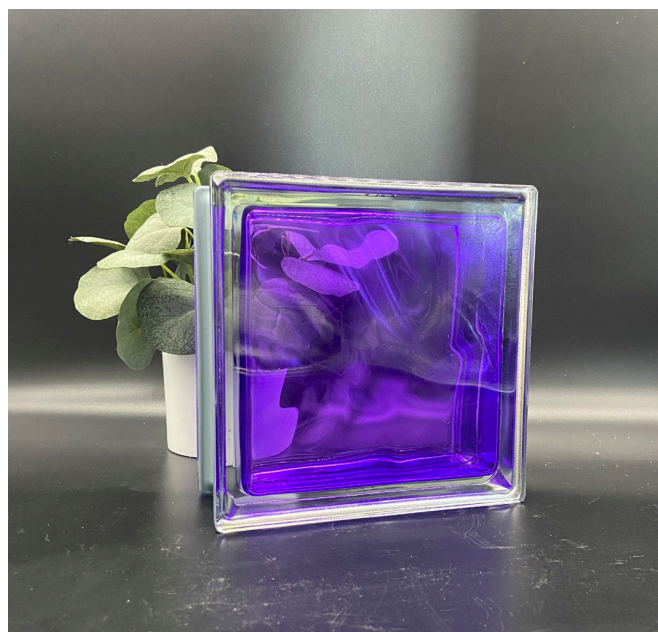

Indaco
(Interior Only)