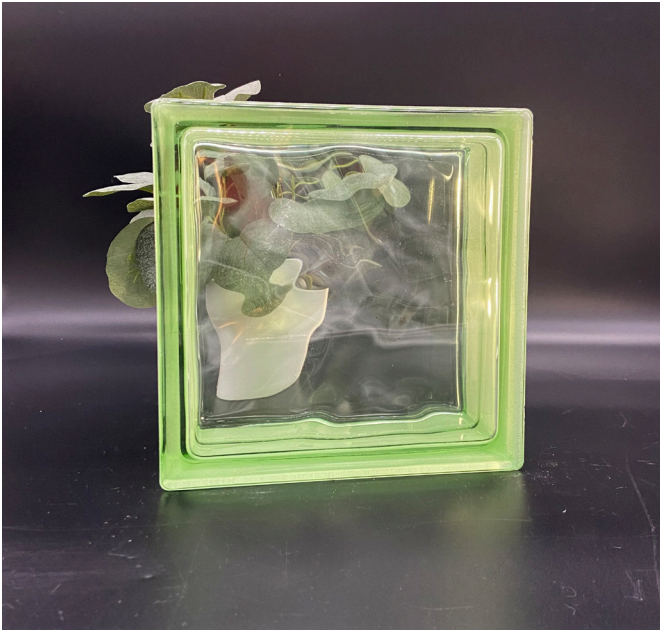

**Exterior or Interior Applications
Colored Glass/UV Resistant**

Basic Line - Wave Pattern
Metric Sized 1919/8
White Edge Coat

SUBMITTAL SHEET

Green