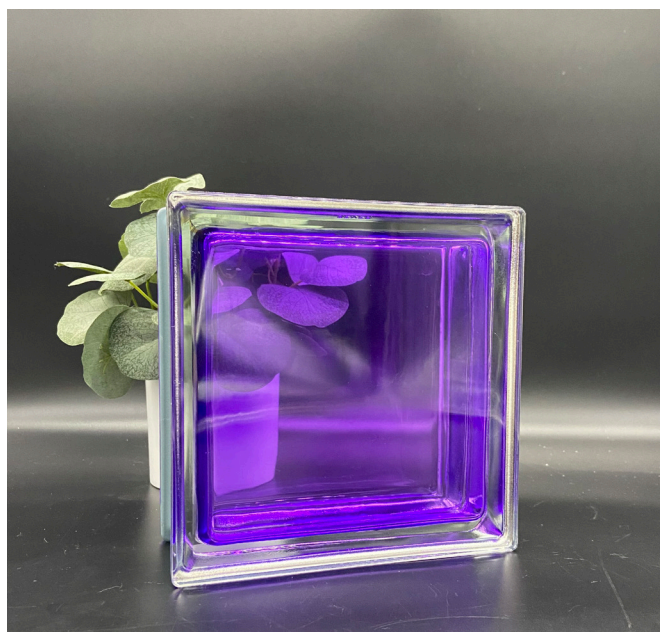

# SUBMITTAL SHEET

Malachite  
(Interior Only)

Giada  
(Interior Only)

Zaffiro  
(Interior Only)

Ametista  
(Interior Only)

Design Line - Clearview Pattern  
Metric Sized 1919/8  
Metalized