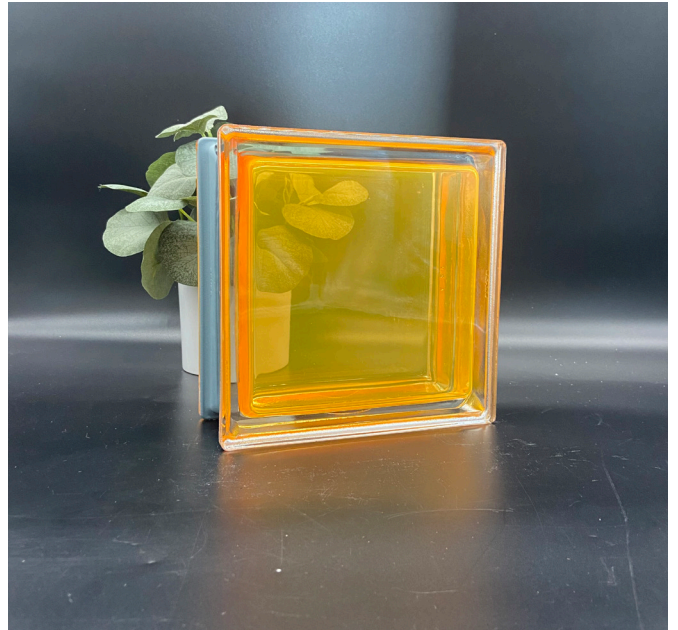

Ambra
(Interior Only)