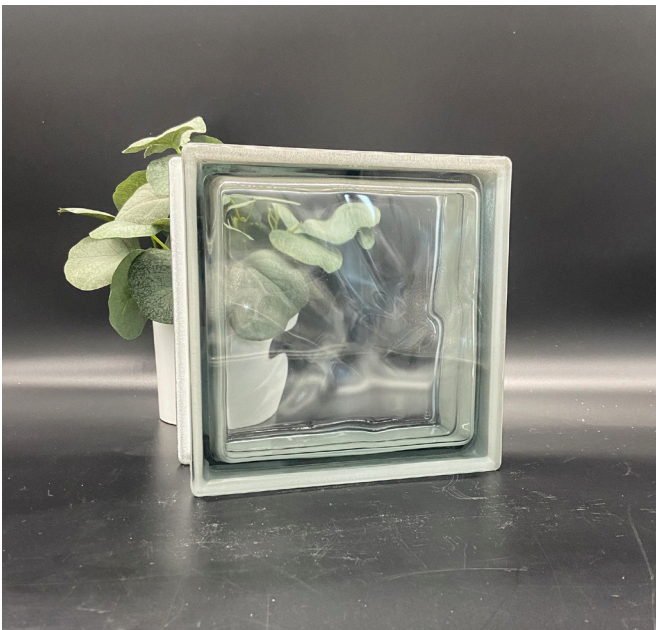

Exterior or Interior Applications
Colored Glass/UV Resistant

Design Line - Wave Pattern
Metric Sized 1919/8
White Edge Coat

SUBMITTAL SHEET

Nordica