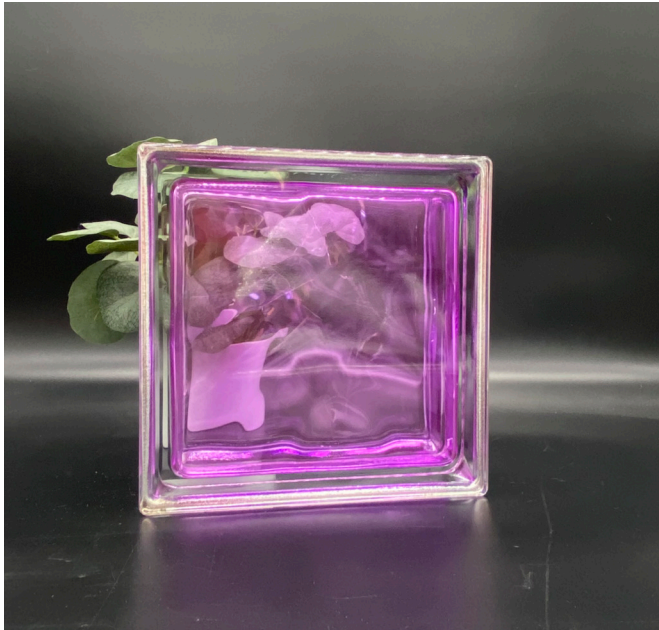

Design Line - Wave Pattern
Metric Sized 1919/8
Metalized

SUBMITTAL SHEET

Malva
(Interior Only)