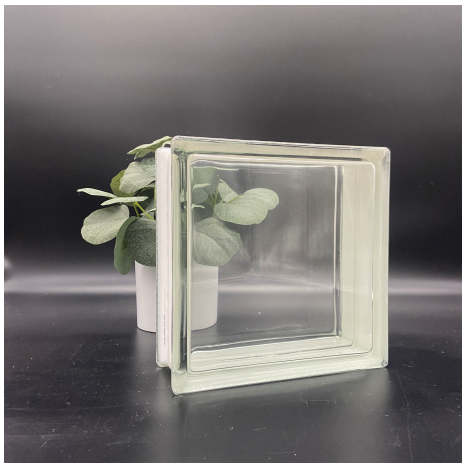

Clarity

Technical Information

Product Line: 3" Thinline
Pattern: 8x8x3 Clarity
Dimensions: 7 ³/₄" x 7 ³/₄" x 3 ¹/₈"
Weight: 5.30 lbs.
Finish: Clear
U-Value: 0.53
SHGC: .66-.68
Visible Light Transmission (%): 84
Sound Transmission (STC): 41

General Notes

- 1.) Refer to image for actual purchase only.
- 2.) All submissions to meet local building code and adhere to necessary maintenance and installation requirements by the manufacturer.
- 3.) Vendor to submit finish sample for approval prior to purchase.

Additional Notes/Comments

Seves Glass Block is the
World's leading manufacturer
of glass block, interior design
and architectural applications