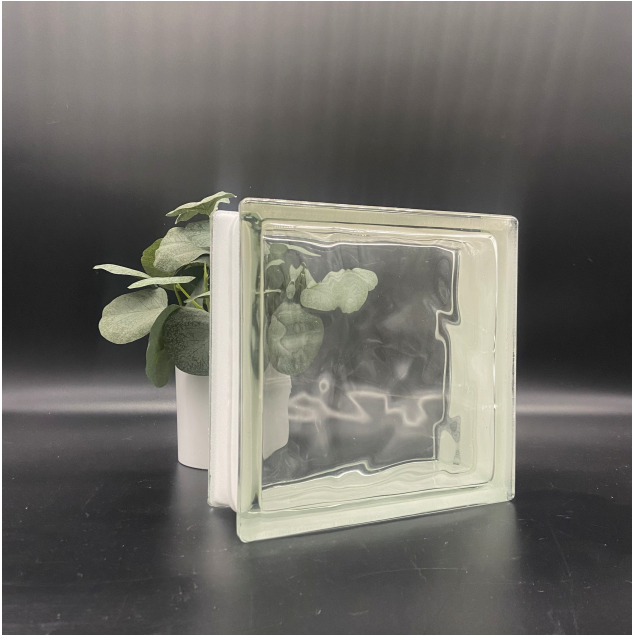

Nubio

Technical Information

Product Line: 3" Thinline
Pattern: 8x8x3 Nubio
Dimensions: $7 \frac{3}{4}$ " x $7 \frac{3}{4}$ " x $3 \frac{1}{8}$ "
Weight: 5.30 lbs.
Finish: Clear
U-Value: 0.53
SHGC: .66-.68
Visible Light Transmission (%): 84
Sound Transmission (STC): 41