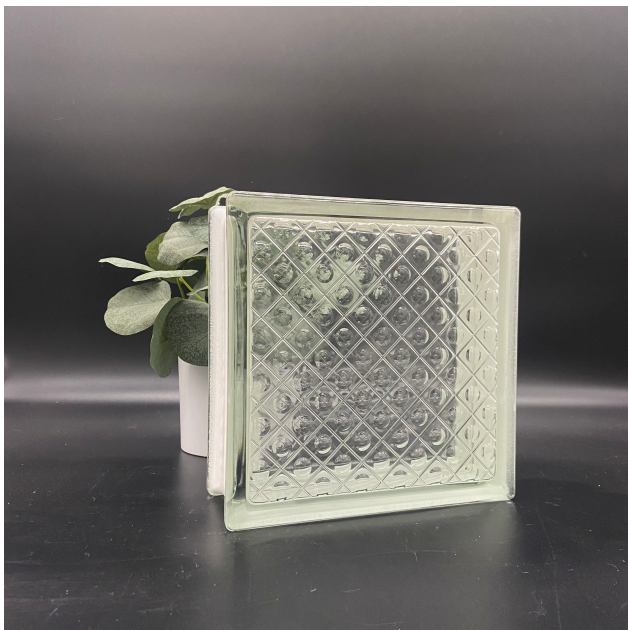

DM

Technical Information

Product Line: 3" Thinline
Pattern: 8x8x3 DM
Dimensions: $7 \frac{3}{4}$ " x $7 \frac{3}{4}$ " x $3 \frac{1}{8}$ "
Weight: 5.30 lbs.
Finish: Clear
U-Value: 0.53
SHGC: .66-.68
Visible Light Transmission (%): 75
Sound Transmission (STC): 41