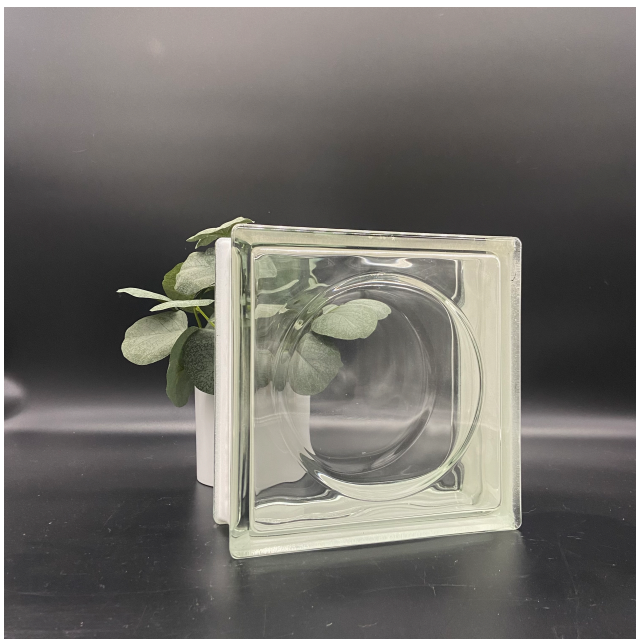

Alpha

Technical Information

Product Line: 3" Thinline
Pattern: 8x8x3 Alpha
Dimensions: $7 \frac{3}{4}$ " x $7 \frac{3}{4}$ " x $3 \frac{1}{8}$ "
Weight: 5.30 lbs.
Finish: Clear
U-Value: 0.53
SHGC: .66-.68
Visible Light Transmission (%): 75
Sound Transmission (STC): 41