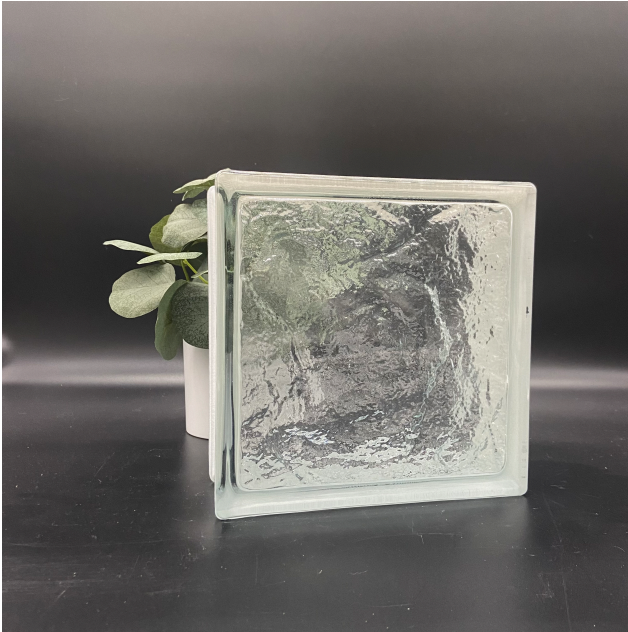

Additional Glass Block Patterns

Ice

Technical Information

Product Line: 3" Thinline
Pattern: 8x8x3 Ice
Dimensions: $7 \frac{3}{4}$ " x $7 \frac{3}{4}$ " x $3 \frac{1}{8}$ "
Weight: 5.30 lbs.
Finish: Clear
U-Value: 0.53
SHGC: .66-.68
Visible Light Transmission (%): 75
Sound Transmission (STC): 41