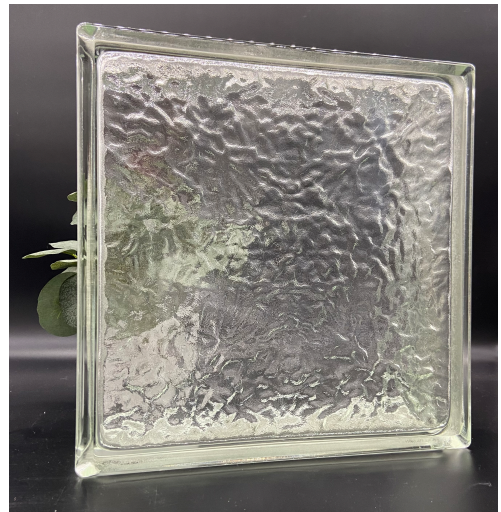

# 12" x 12" x 4" Glass Block Options

## Additional Glass Block Patterns

SEVES Clarity Pattern

Product Line: Premiere  
Pattern: 12x12x4 Clarity  
Dimensions: 11-3/4" x 11-3/4" x 3-7/8"  
Weight: 16.7 lbs.  
U-Value: .53  
SHGC: .66  
Visible Light Transmission (%): 91  
Sound Transmission (STC): 35 dB