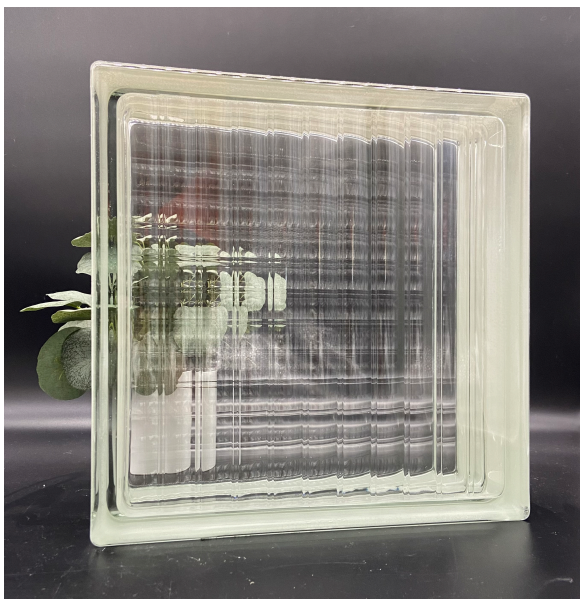

# 12" x 12" x 4" Glass Block Options

## Additional Glass Block Patterns

SEVES Clarity Pattern

Product Line: Premiere  
Pattern: 12x12x4 Clarity  
Dimensions: 11-3/4" x 11-3/4" x 3-7/8"  
Weight: 16.7 lbs.  
U-Value: .53  
SHGC: .66  
Visible Light Transmission (%): 91  
Sound Transmission (STC): 35 dB

Pittsburgh Corning  
IceScapes® Pattern

Product Line: Signature  
Pattern: 12x12x4 IceScapes®  
Dimensions: 11-3/4" x 11-3/4" x 3-7/8"  
Weight: 15.3 lbs.  
U-Value: .51  
SHGC: .66  
Visible Light Transmission (%): 67  
Sound Transmission (STC) 35 dB