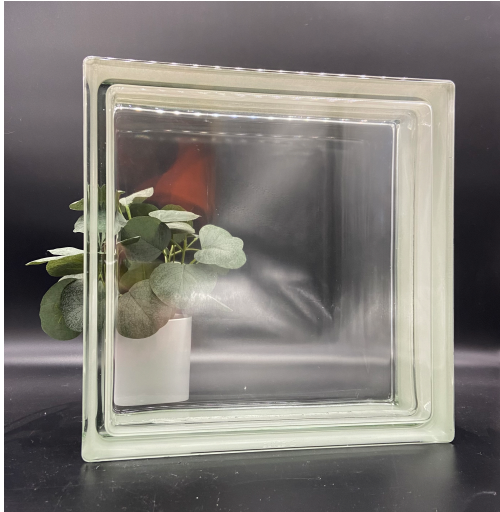

SEVES Clarity Pattern

Product Line: Premiere
Pattern: 12x12x4 Clarity
Dimensions: 11-3/4" x 11-3/4" x 3-7/8"
Weight: 16.7 lbs.
U-Value: .53
SHGC: .66
Visible Light Transmission (%): 91
Sound Transmission (STC): 35 dB